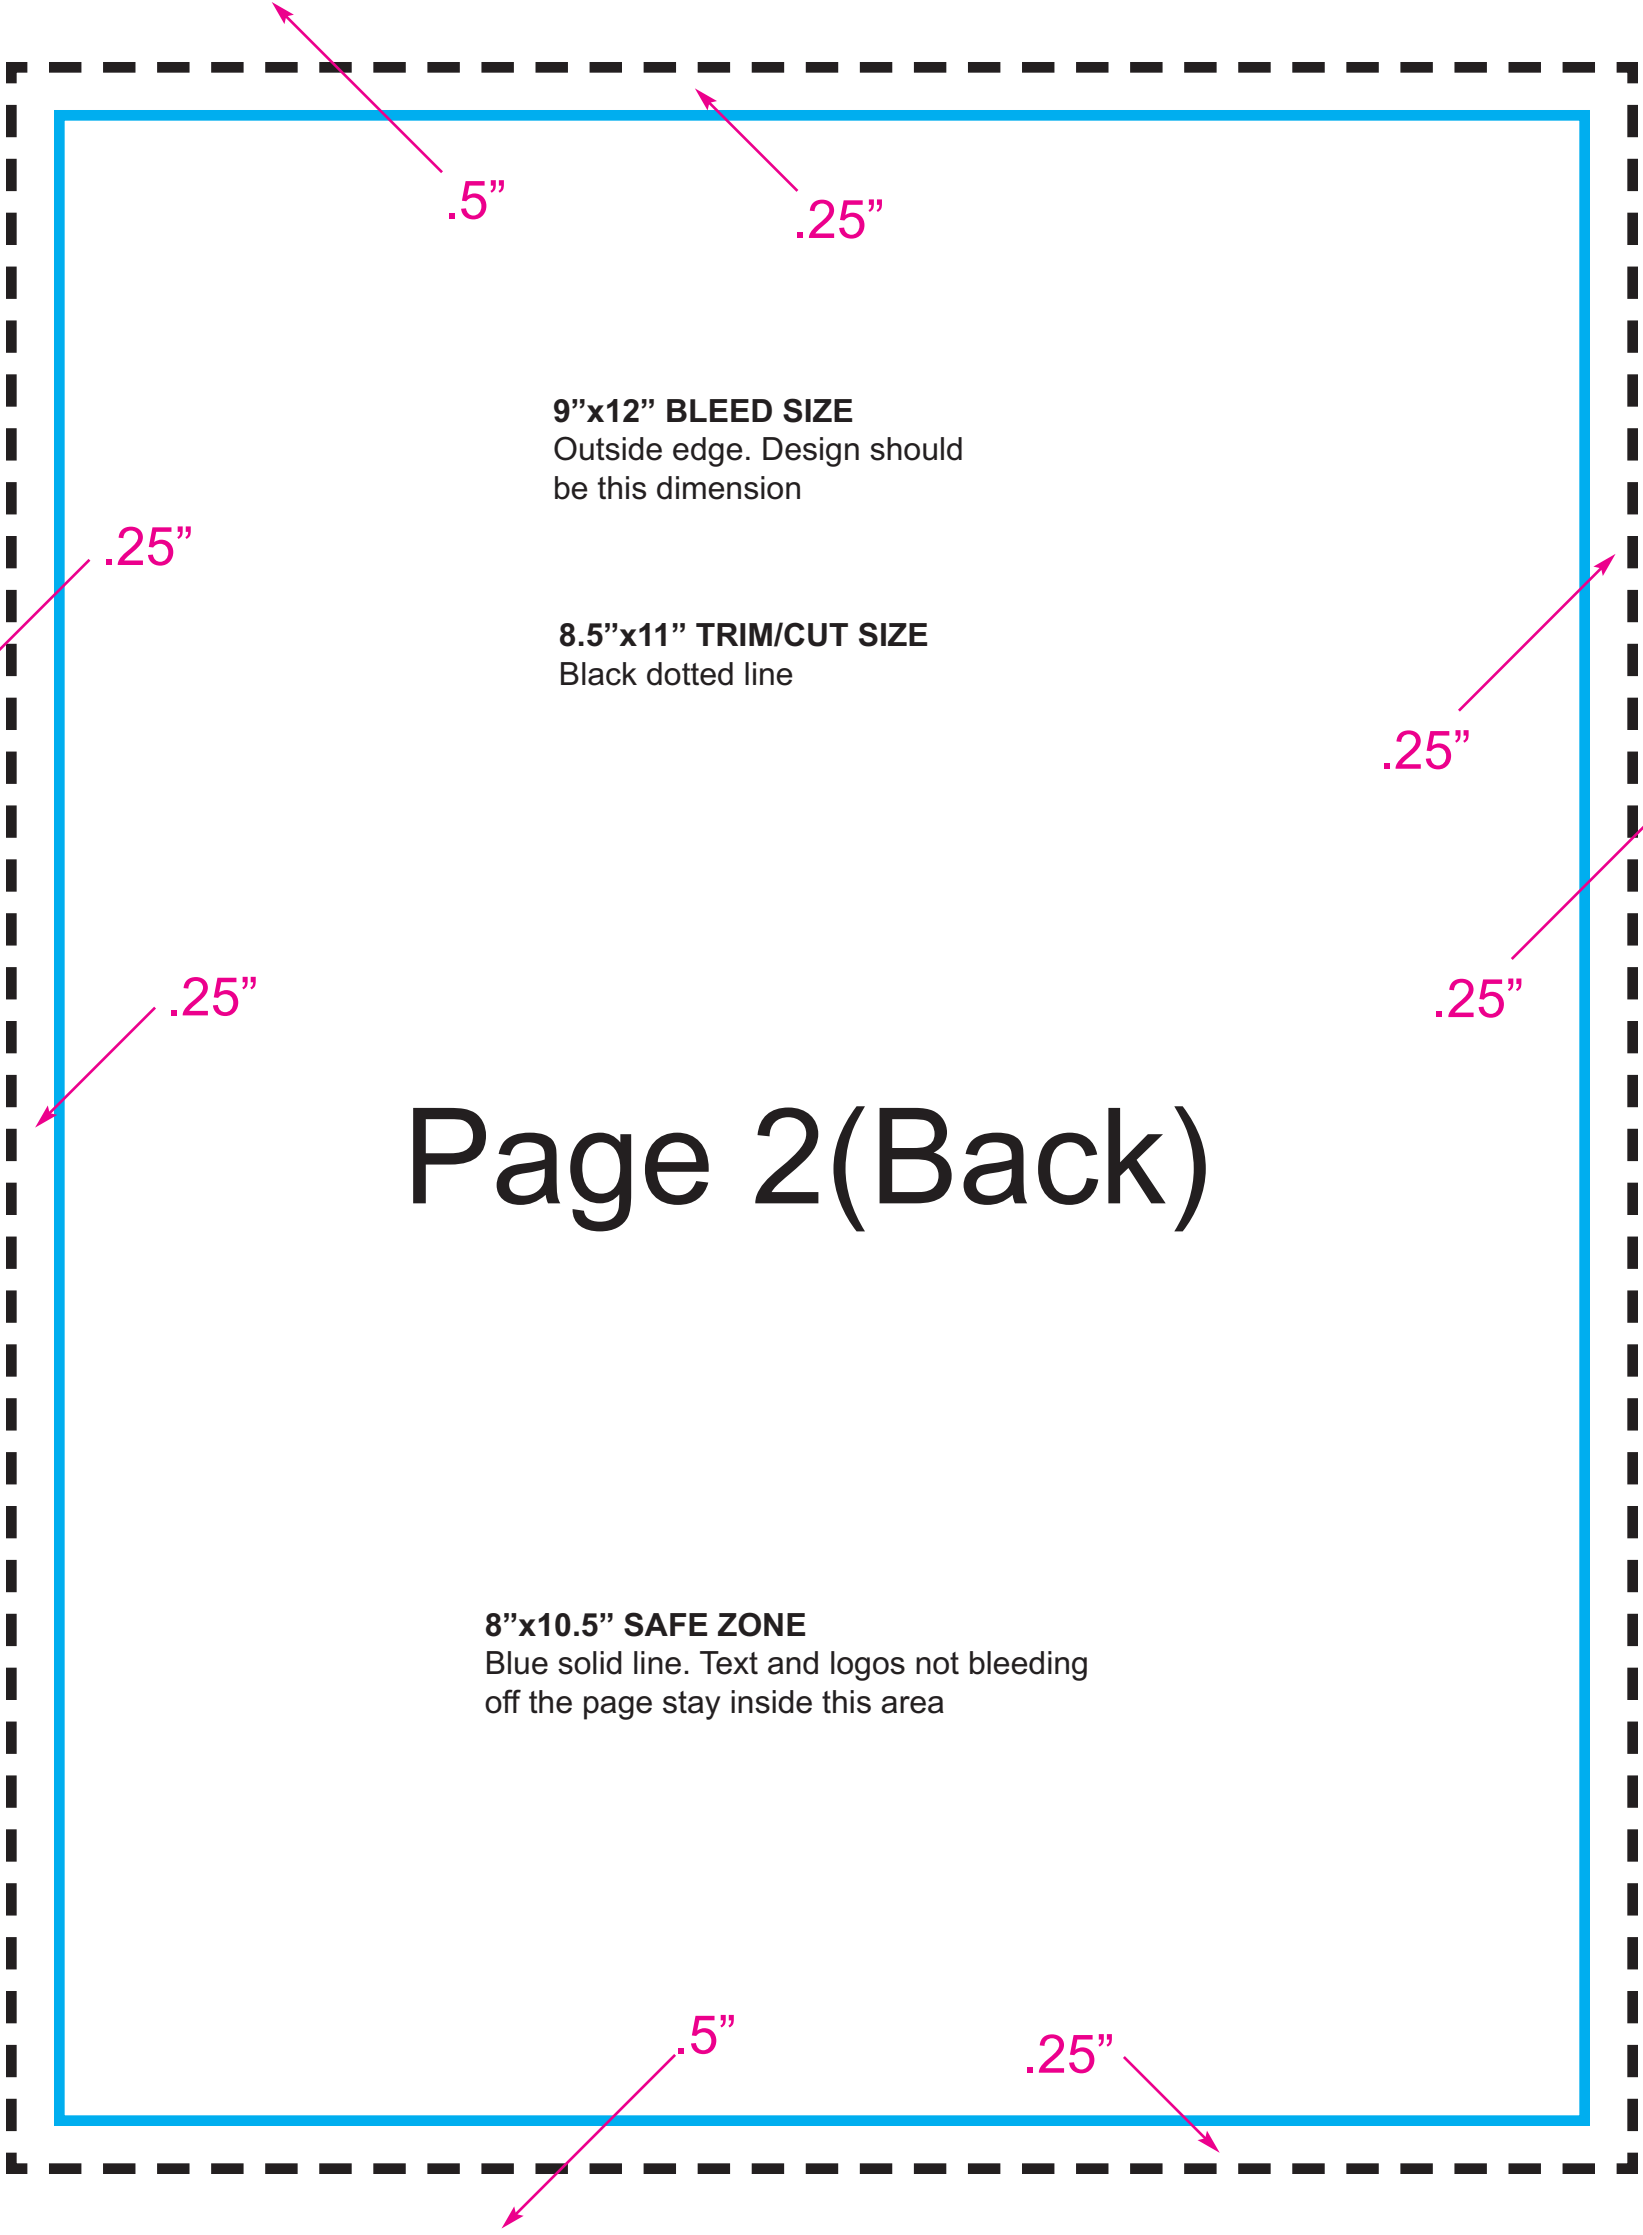

9"x12" BLEED SIZE
Outside edge. Design should be this dimension

8.5"x11" TRIM/CUT SIZE
Black dotted line

Page 1 (Front)

8"x10.5" SAFE ZONE
Blue solid line. Text and logos not bleeding off the page stay inside this area

9"x12" BLEED SIZE
Outside edge. Design should be this dimension

8.5"x11" TRIM/CUT SIZE
Black dotted line

Page 2(Back)

8"x10.5" SAFE ZONE
Blue solid line. Text and logos not bleeding off the page stay inside this area

.5"

.25"

.25"

.25"

.25"

.25"

.5"

.25"